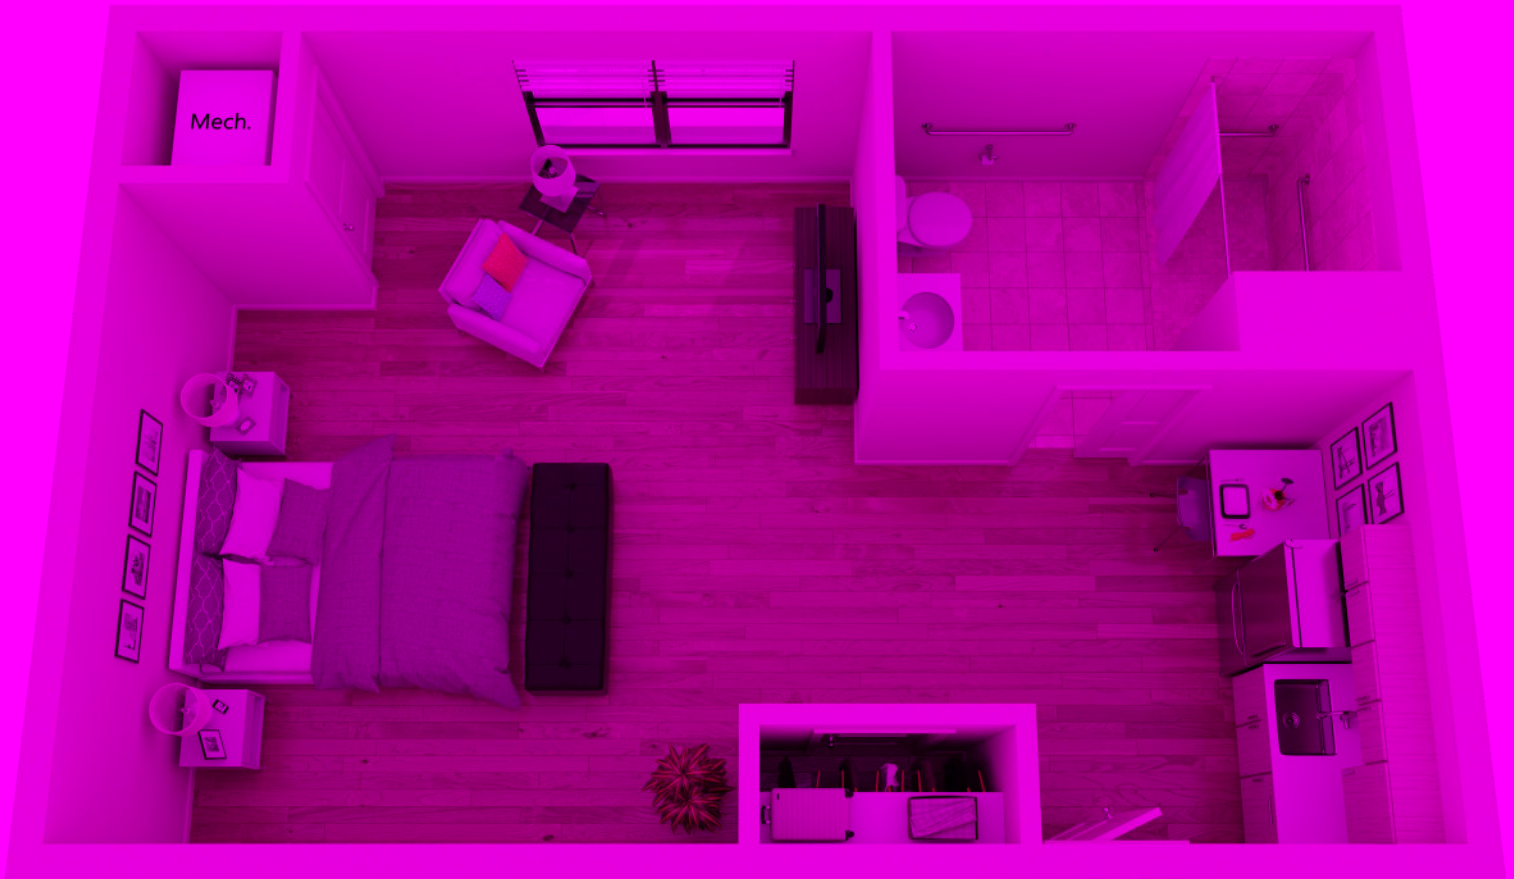

SAWGRASS | Assisted Living

Approximate square footage.

STUDIO | 357 sq. ft.